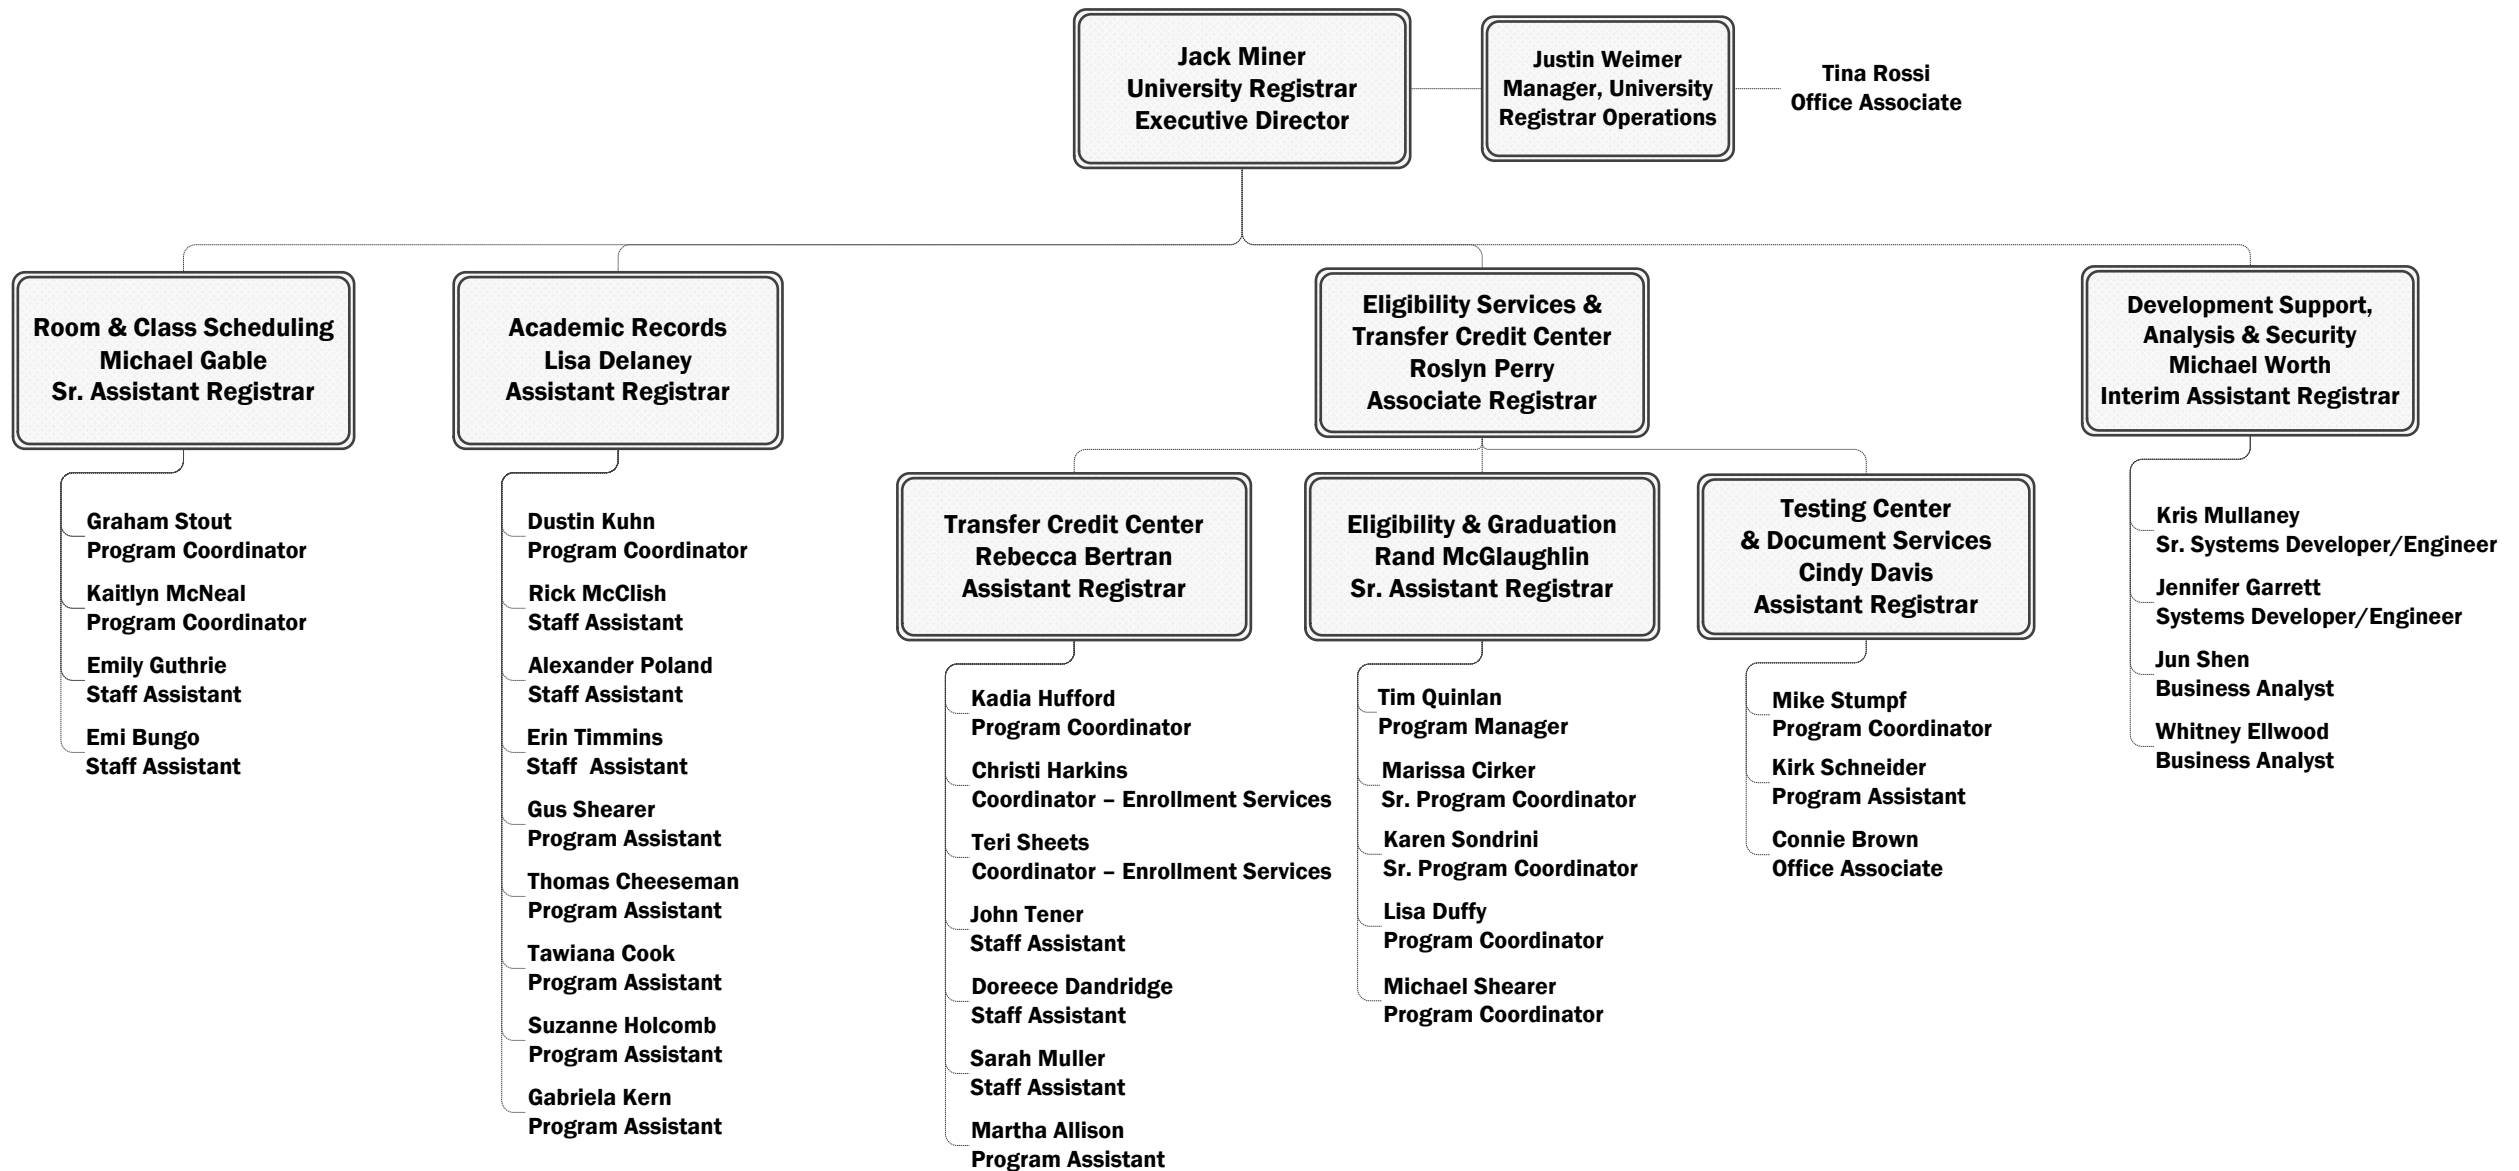

# University Registrar

August 15, 2017

**The Enterprise Project**  
Ryan Hunt - Business Process Lead  
Misty Lenhart - Business Process Lead  
Jed Dickhaut - Business Analyst  
Tonya Ervin - Business Analyst  
Angela Ford - Business Analyst  
Stephanie Giese - Business Analyst  
Shawn Kielian - Business Analyst